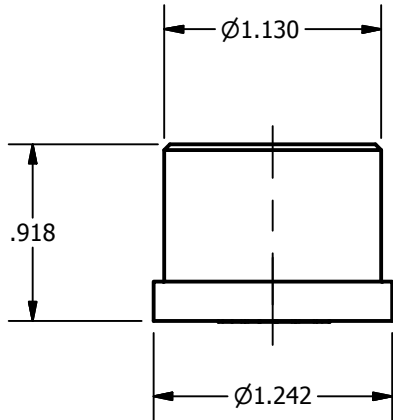

SCREW: NONE	MATERIAL: PVC	REV: C	 800-776-9775 www.ilsco.com		
CAT. NO.: PORTPLUG-600	PLATING: NONE	DRAWN BY: SES			SCALE:1=1
INFORMATION SHEET: NONE	MARKING: ILSCO, 600, NIMBUS	DATE:11/6/2007			SIZE: A
		DWG. NO.		R1889	
		SHEET: 1 OF 1			

SCALE 1 : 1